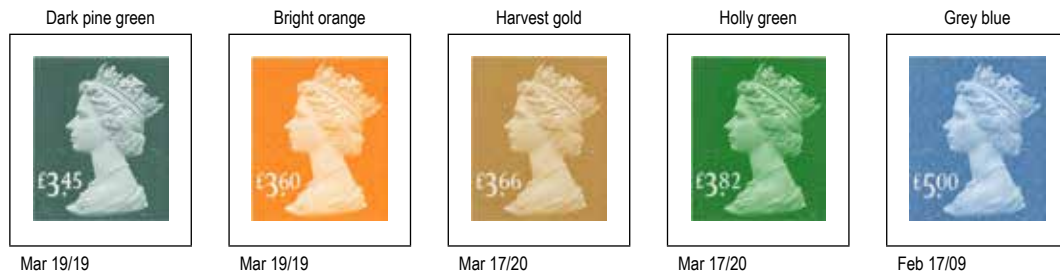

M A C H I N S

Decimal Machins Security Features