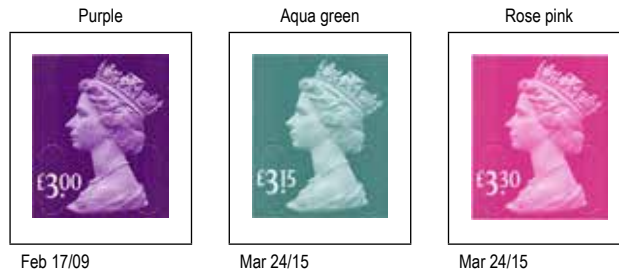

M A C H I N S

Decimal Machins Security Features