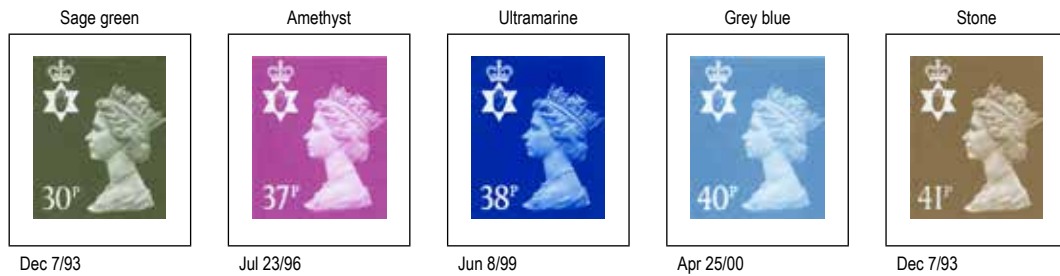

M A C H I N S

Decimal Machins Northern Ireland 'Elliptical' Perforations

Non-value Indicated