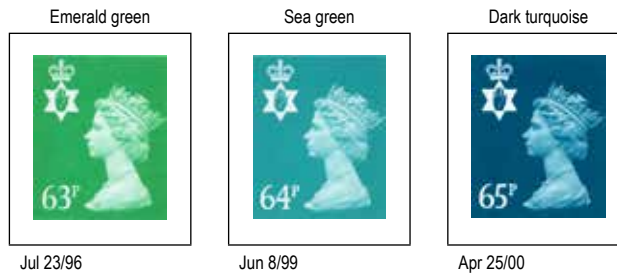

M A C H I N S

Decimal Machins Northern Ireland 'Elliptical' Perforations

Non-value Indicated