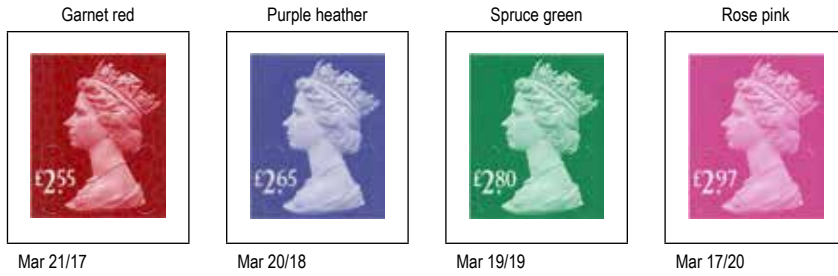

M A C H I N S

Decimal Machins Security Features