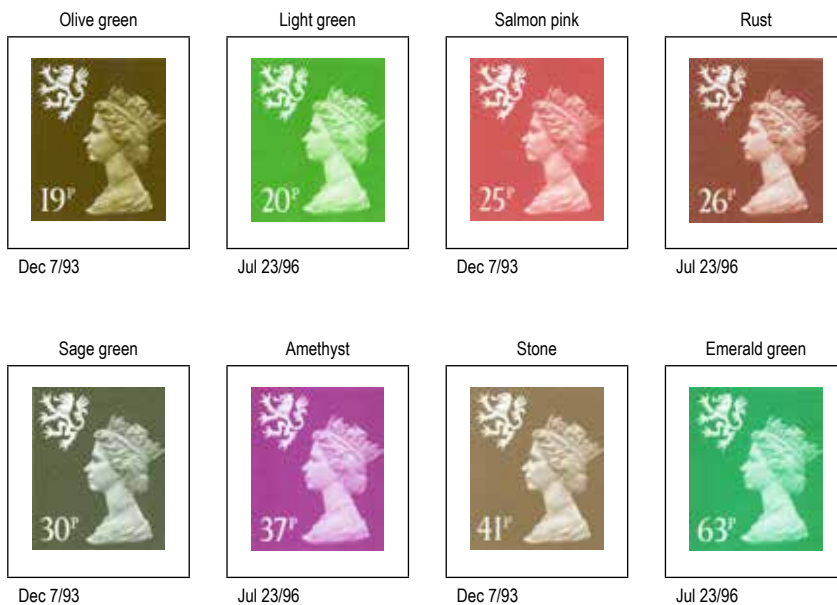

M A C H I N S

Decimal Machins Scotland 'Elliptical' Perforations

Non-value Indicated